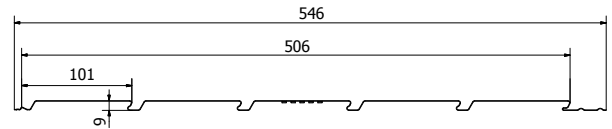

# PROPERTIES

Covering width:  
**506 mm**

Panel height:  
**9 mm**

Steel thickness:  
**0,5 mm**

Covering surface:  
**1,518 m<sup>2</sup>**

Panel length:  
**3 m**

**Standard panel**

**Ventilated panel**