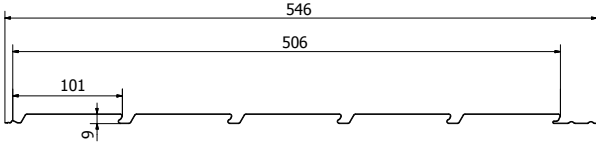

# PROPERTIES

Covering width:  
**506 mm**

Panel height:  
**9 mm**

Steel thickness:  
**0,5 mm**

Covering surface:  
**1,518 m<sup>2</sup>**

Panel length:  
**3 m**

**Standard panel**

**Ventilated panel**