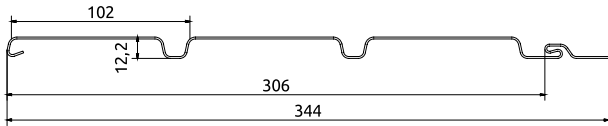

PROPERTIES

Covering width:
306 mm

Panel height:
12,2 mm

Panel length:
3 m

Standard panel

Traditional
—
Wood pattern

Ventilated panel

J channel

Traditional – Wood pattern

H channel

Traditional – Wood pattern

Inside corner

Traditional – Wood pattern

Outer corner

Traditional – Wood pattern

COLORS